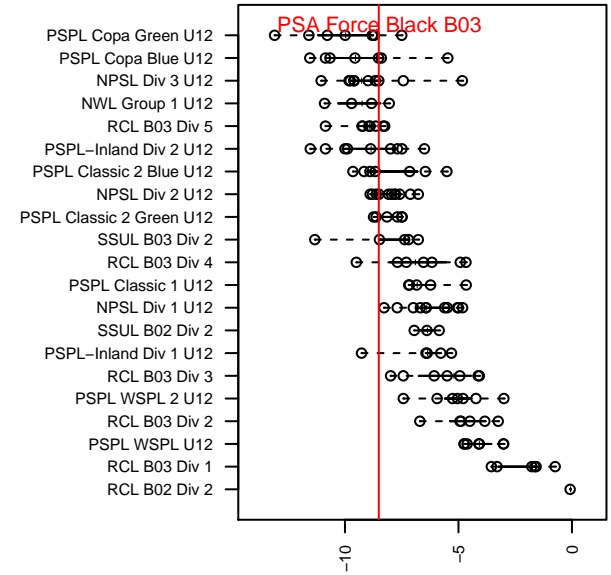

Venues played:
 2015 Gunners Invitational U12 Silver
 2015 Strawberry Classic BU12
 2015 Bigfoot Group A U12
 2015 NPSL Division 3 U12
 2015 Spr NPSL Division 2 U12

PSA Force Black B03
 Dots are actual minus expected GF (blue circles) and GA (red triangles).
 Blue line is smoothed change in attack strength. Red is smoothed change in defense strength.

**attack and defense variance (black dot)
relative to other teams
and top 10 in region**

**attack and defense rating
relative to others at age
and all opponents in last 13 months**

Performance relative to 13 month average